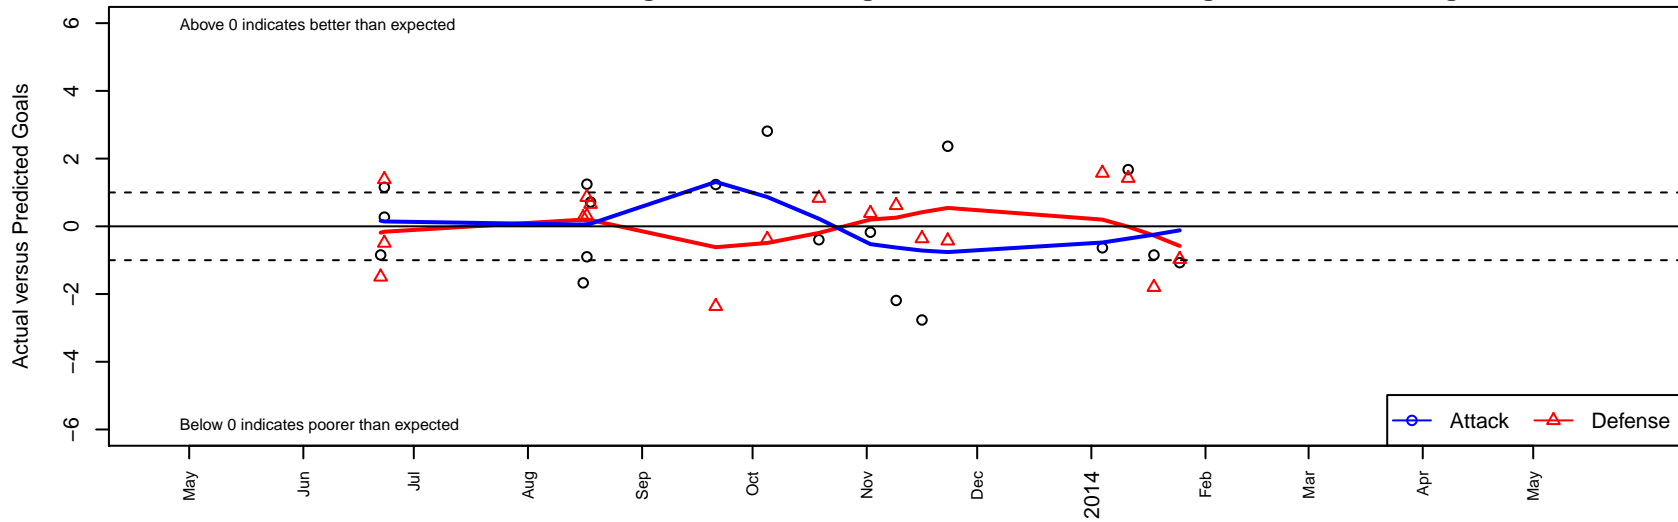

Norpoint FC Nagel G00
Dots are actual minus expected GF (blue circles) and GA (red triangles).
Blue line is smoothed change in attack strength. Red is smoothed change in defense strength.